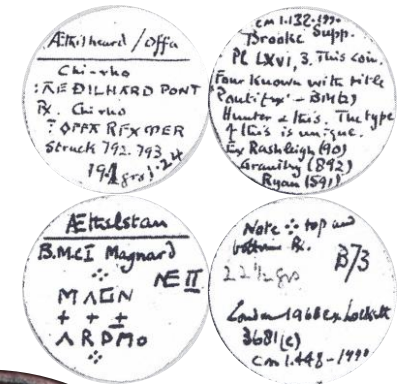

Blunt, Christopher Evelyn

(1904-1987)

Biographical and Other Notes

Merchant Banker in London, lived Wiltshire. Collection included a legacy from J.S. Shirley Fox (Hammered and Edward I pennies). Almost all of CEB collection now in the Fitzwilliam Museum.