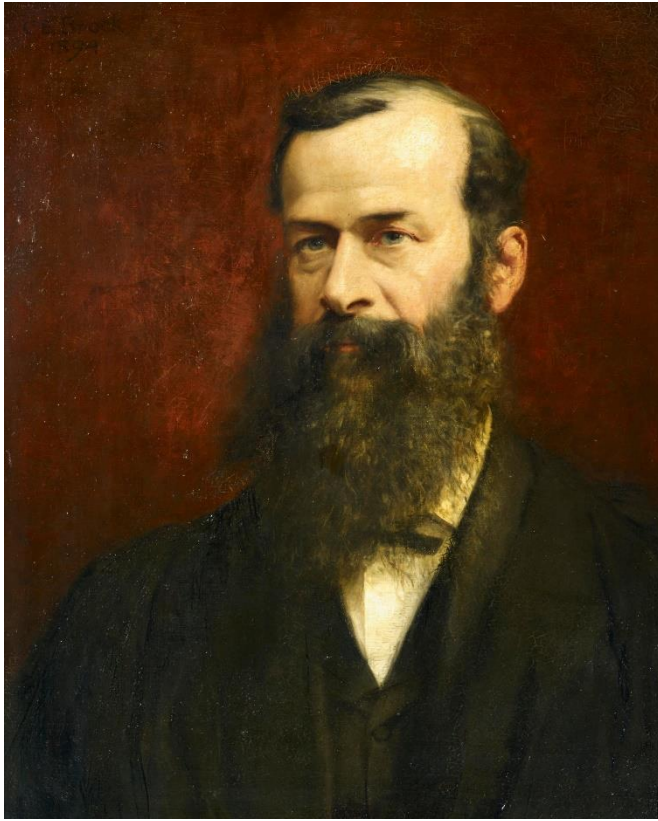

Lewis, Samuel Savage

Rev.

(1836-1891)

Image thanks to Corpus Christi College,
Parker Library

Image thanks to Fitzwilliam Museum and
Cambridge Antiquarian Society

Image thanks to Mill Road Cemetery,
Cambridge

Biographical and Other Notes

Church of England clergyman, Librarian at Corpus Christi (1870-1891), linguist, eccentric and generally known as 'Satan Lewis'. Assiduous collector of coins, gems and seals, mostly classical. His college rooms became a museum, bequeathed to the college and now in the Fitzwilliam Museum. Wrote a few notes in NC.